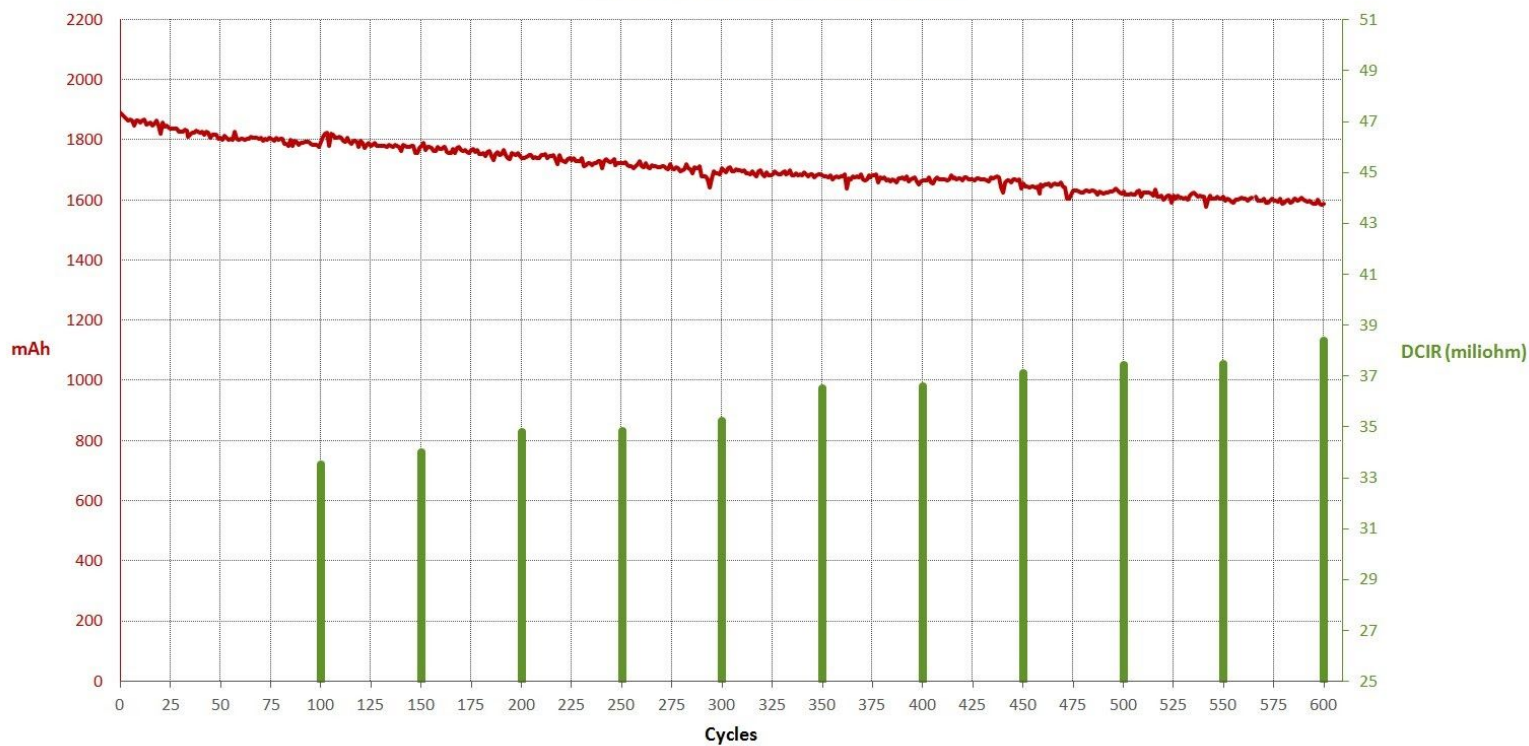

Sanyo GA No1 cycling 4,1 - 3,4 V 2,5/1 A