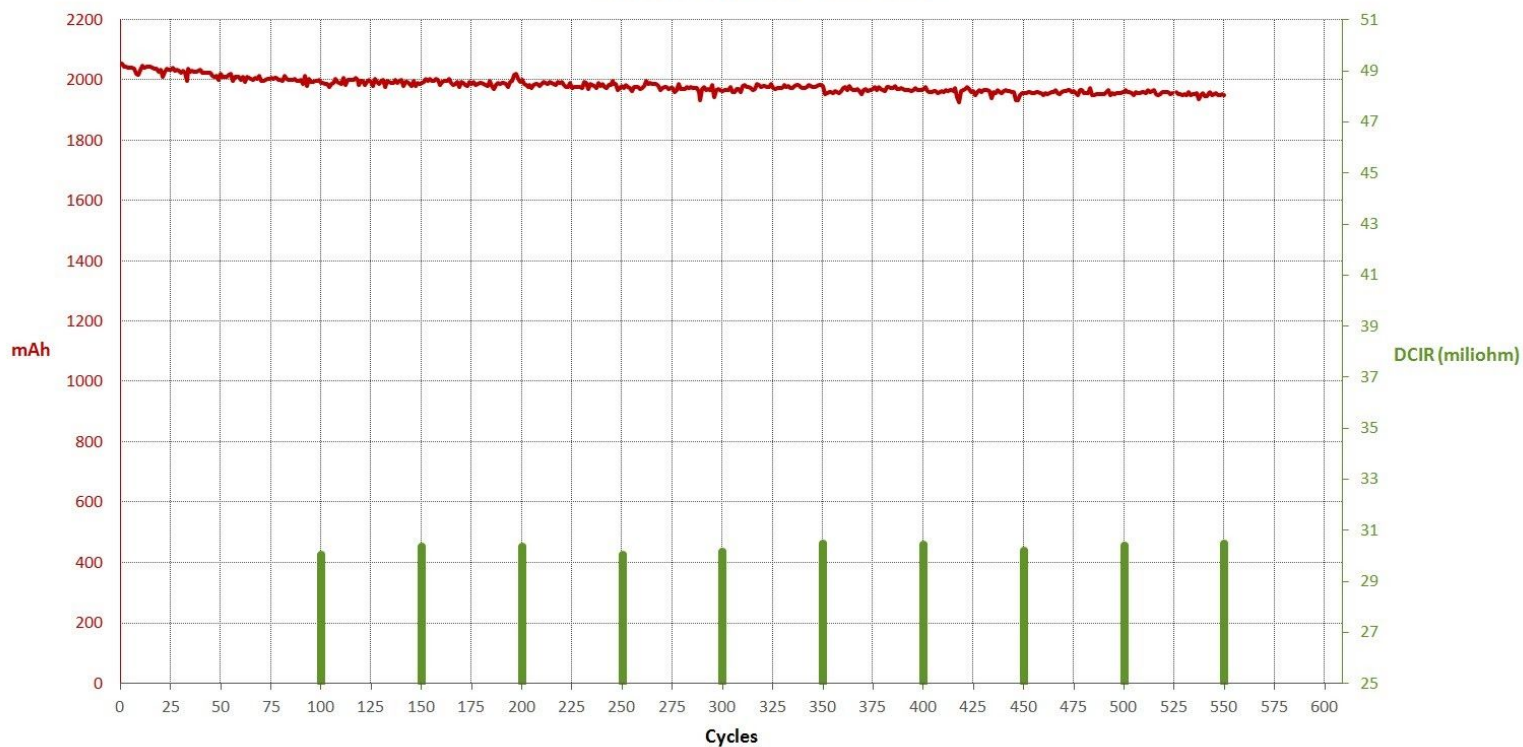

LG M36 No2 cycling 4,1 - 3,4 V 2,5/1 A

LG M36 550 cycles.jpg (192.62 KiB) Viewed 2419 times