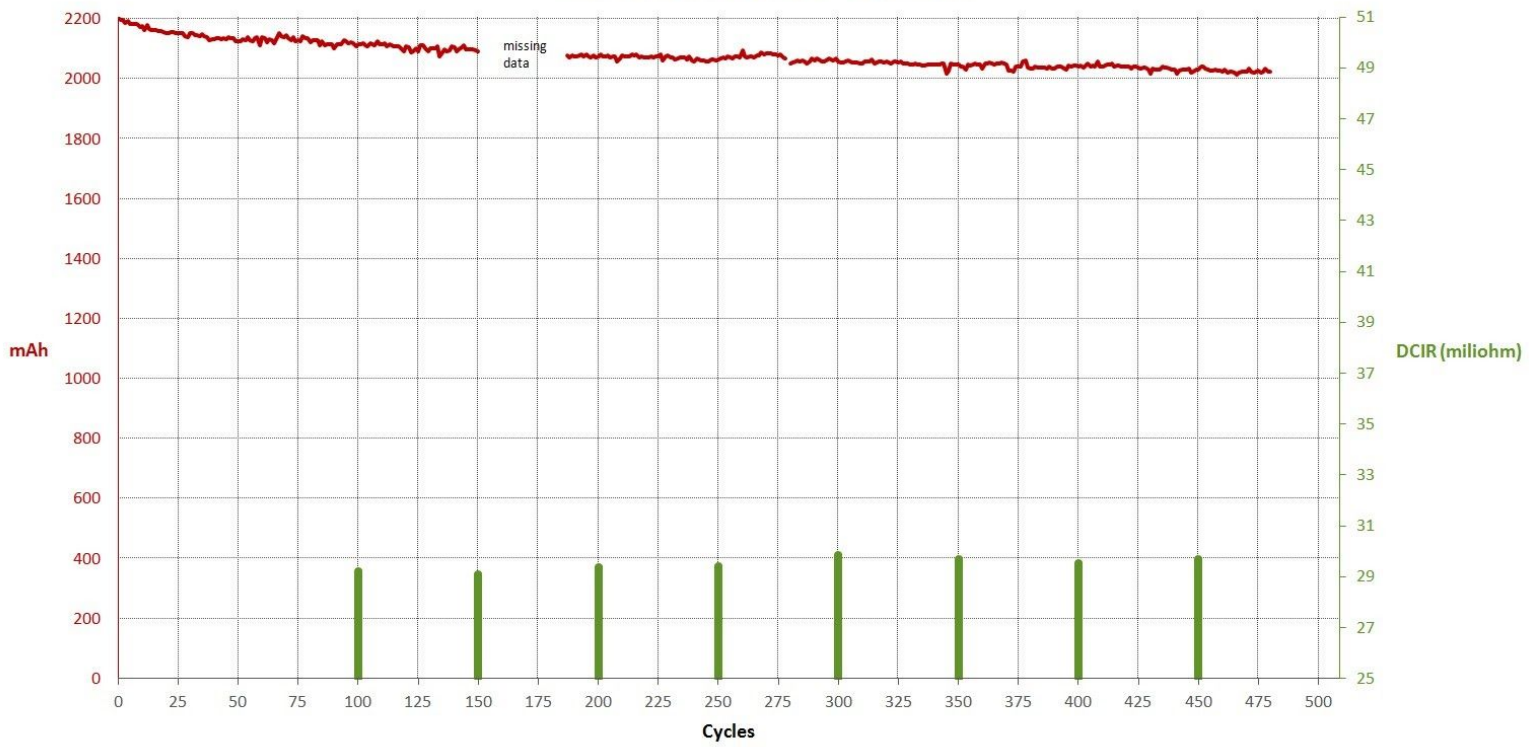

[Re: Li-ion cells cycle ageing](#)

by [docware](#) » Dec 22 2019 4:34am

Christmas package special delivery 😊 .

PF and GA 600 cycles, M36 550 cycles, 29E7 480 cycles, 30Q 189 cycles, MJ1 150 cycles. Comparative charts on capacity and DCIR added.

Samsung 29E7 No5 cycling 4,1 - 3,3 V 2,5/1 A

Samsung 29E7 480 cycles.jpg (185.08 KiB) Viewed 2419 times

Samsung 30Q No3 cycling 4,1 - 3,3 V 2,5/1 A

Samsung 30Q 189 cycles.jpg (174.81 KiB) Viewed 2419 times