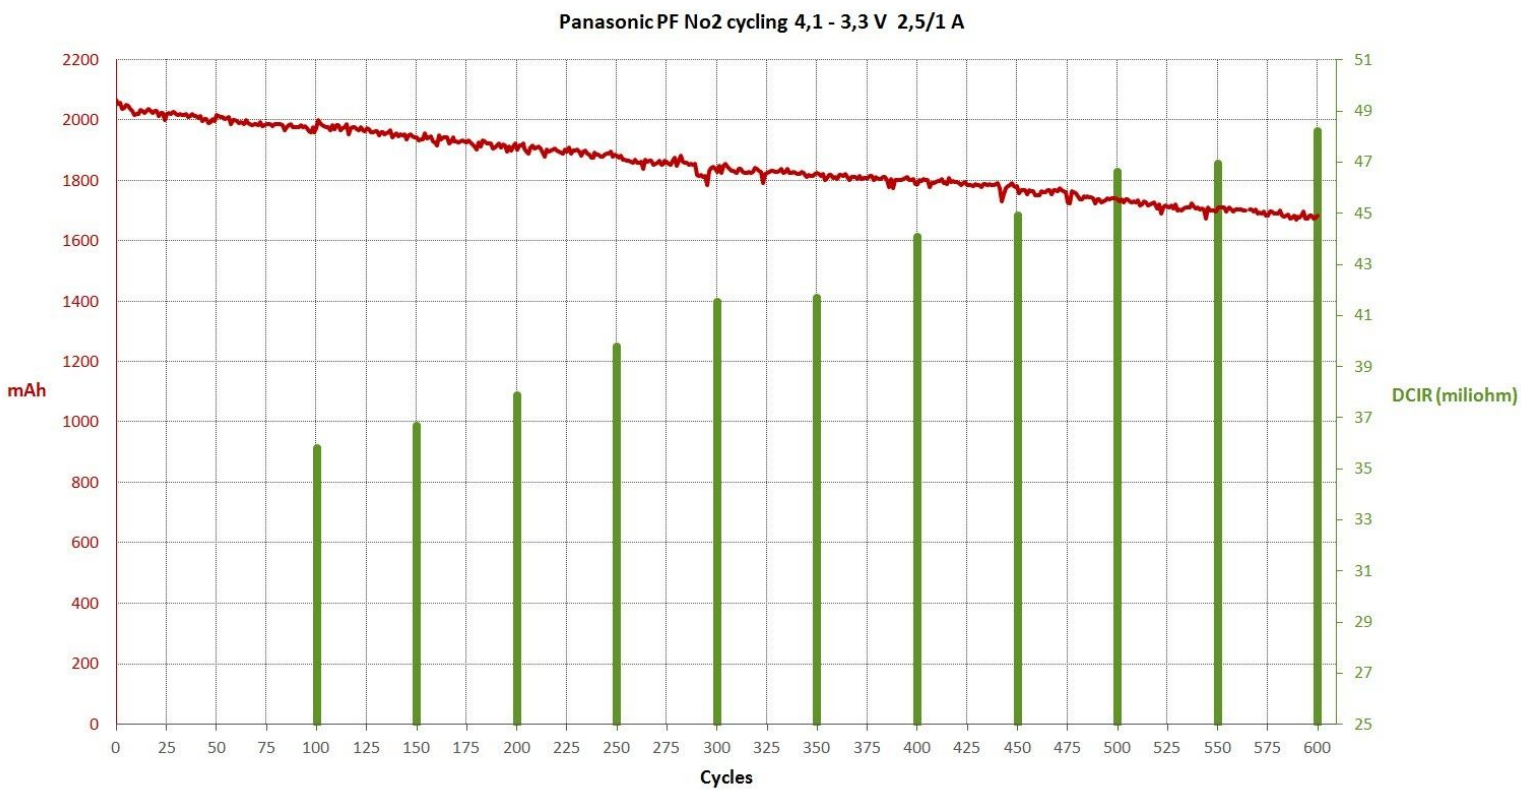

[Re: Li-ion cells cycle ageing](#)

by [docware](#) » Dec 22 2019 4:34am

Christmas package special delivery 😊 .

PF and GA 600 cycles, M36 550 cycles, 29E7 480 cycles, 30Q 189 cycles, MJ1 150 cycles. Comparative charts on capacity and DCIR added.

Samsung 29E7 No5 cycling 4,1 - 3,3 V 2,5/1 A

Samsung 29E7 480 cycles.jpg (185.08 KiB) Viewed 2419 times

Samsung 30Q No3 cycling 4,1 - 3,3 V 2,5/1 A

Samsung 30Q 189 cycles.jpg (174.81 KiB) Viewed 2419 times